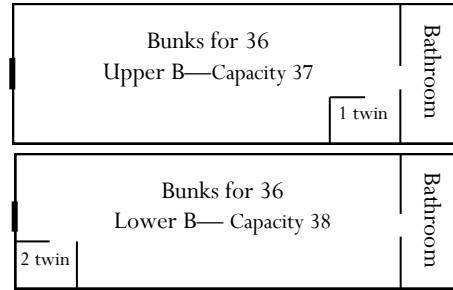

CASEY CONFERENCE CENTER

Group Bunkroom Quarters

Company Bunkroom Quarters B

- Capacity of 75
- Single gender restroom per floor
- No interior stairwell between floors

Company Bunkroom Quarters C

- Capacity of 66
- Single gender restroom bottom floor

Company Bunkroom Quarters D, E

- Capacity of 66
- Single gender restroom bottom floor

Company Bunkroom Quarters G

- Capacity of 60
- Single gender restroom per floor
- Lockable interior stairwell between floors