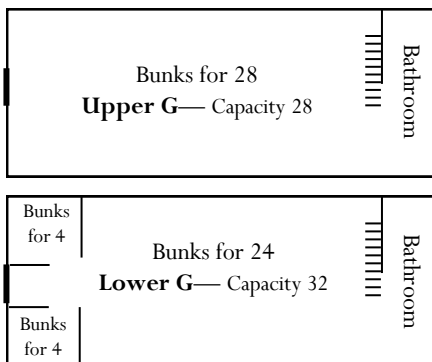

CASEY CONFERENCE CENTER

Group Bunkroom Quarters

Company Bunkroom Quarters B

- Capacity of 75
- Single gender restroom per floor
- No interior stairwell between floors

Company Bunkroom Quarters C

- Capacity of 66
- Single gender restroom bottom floor

Company Bunkroom Quarters D, E

- Capacity of 66
- Single gender restroom bottom floor

Company Bunkroom Quarters G

- Capacity of 60
- Single gender restroom per floor
- Lockable interior stairwell between floors