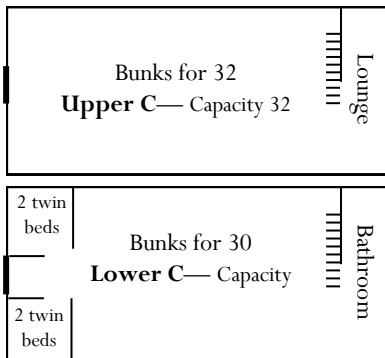

CASEY CONFERENCE CENTER

Group Bunkroom Quarters

Company Bunkroom Quarters B

- Capacity of 75
- Single gender restroom per floor
- No interior stairwell between floors

Company Bunkroom Quarters C

- Capacity of 66
- Single gender restroom bottom floor

Company Bunkroom Quarters D, E

- Capacity of 66
- Single gender restroom bottom floor

Company Bunkroom Quarters G

- Capacity of 60
- Single gender restroom per floor
- Lockable interior stairwell between floors