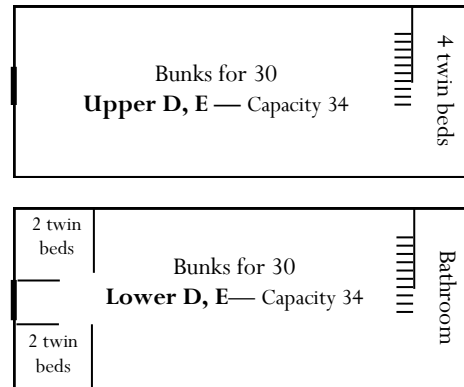

CASEY CONFERENCE CENTER

Group Bunkroom Quarters

Company Bunkroom Quarters B

- Capacity of 75
- Single gender restroom per floor
- No interior stairwell between floors

Company Bunkroom Quarters C

- Capacity of 66
- Single gender restroom bottom floor

Company Bunkroom Quarters D, E

- Capacity of 66
- Single gender restroom bottom floor

Company Bunkroom Quarters G

- Capacity of 60
- Single gender restroom per floor
- Lockable interior stairwell between floors